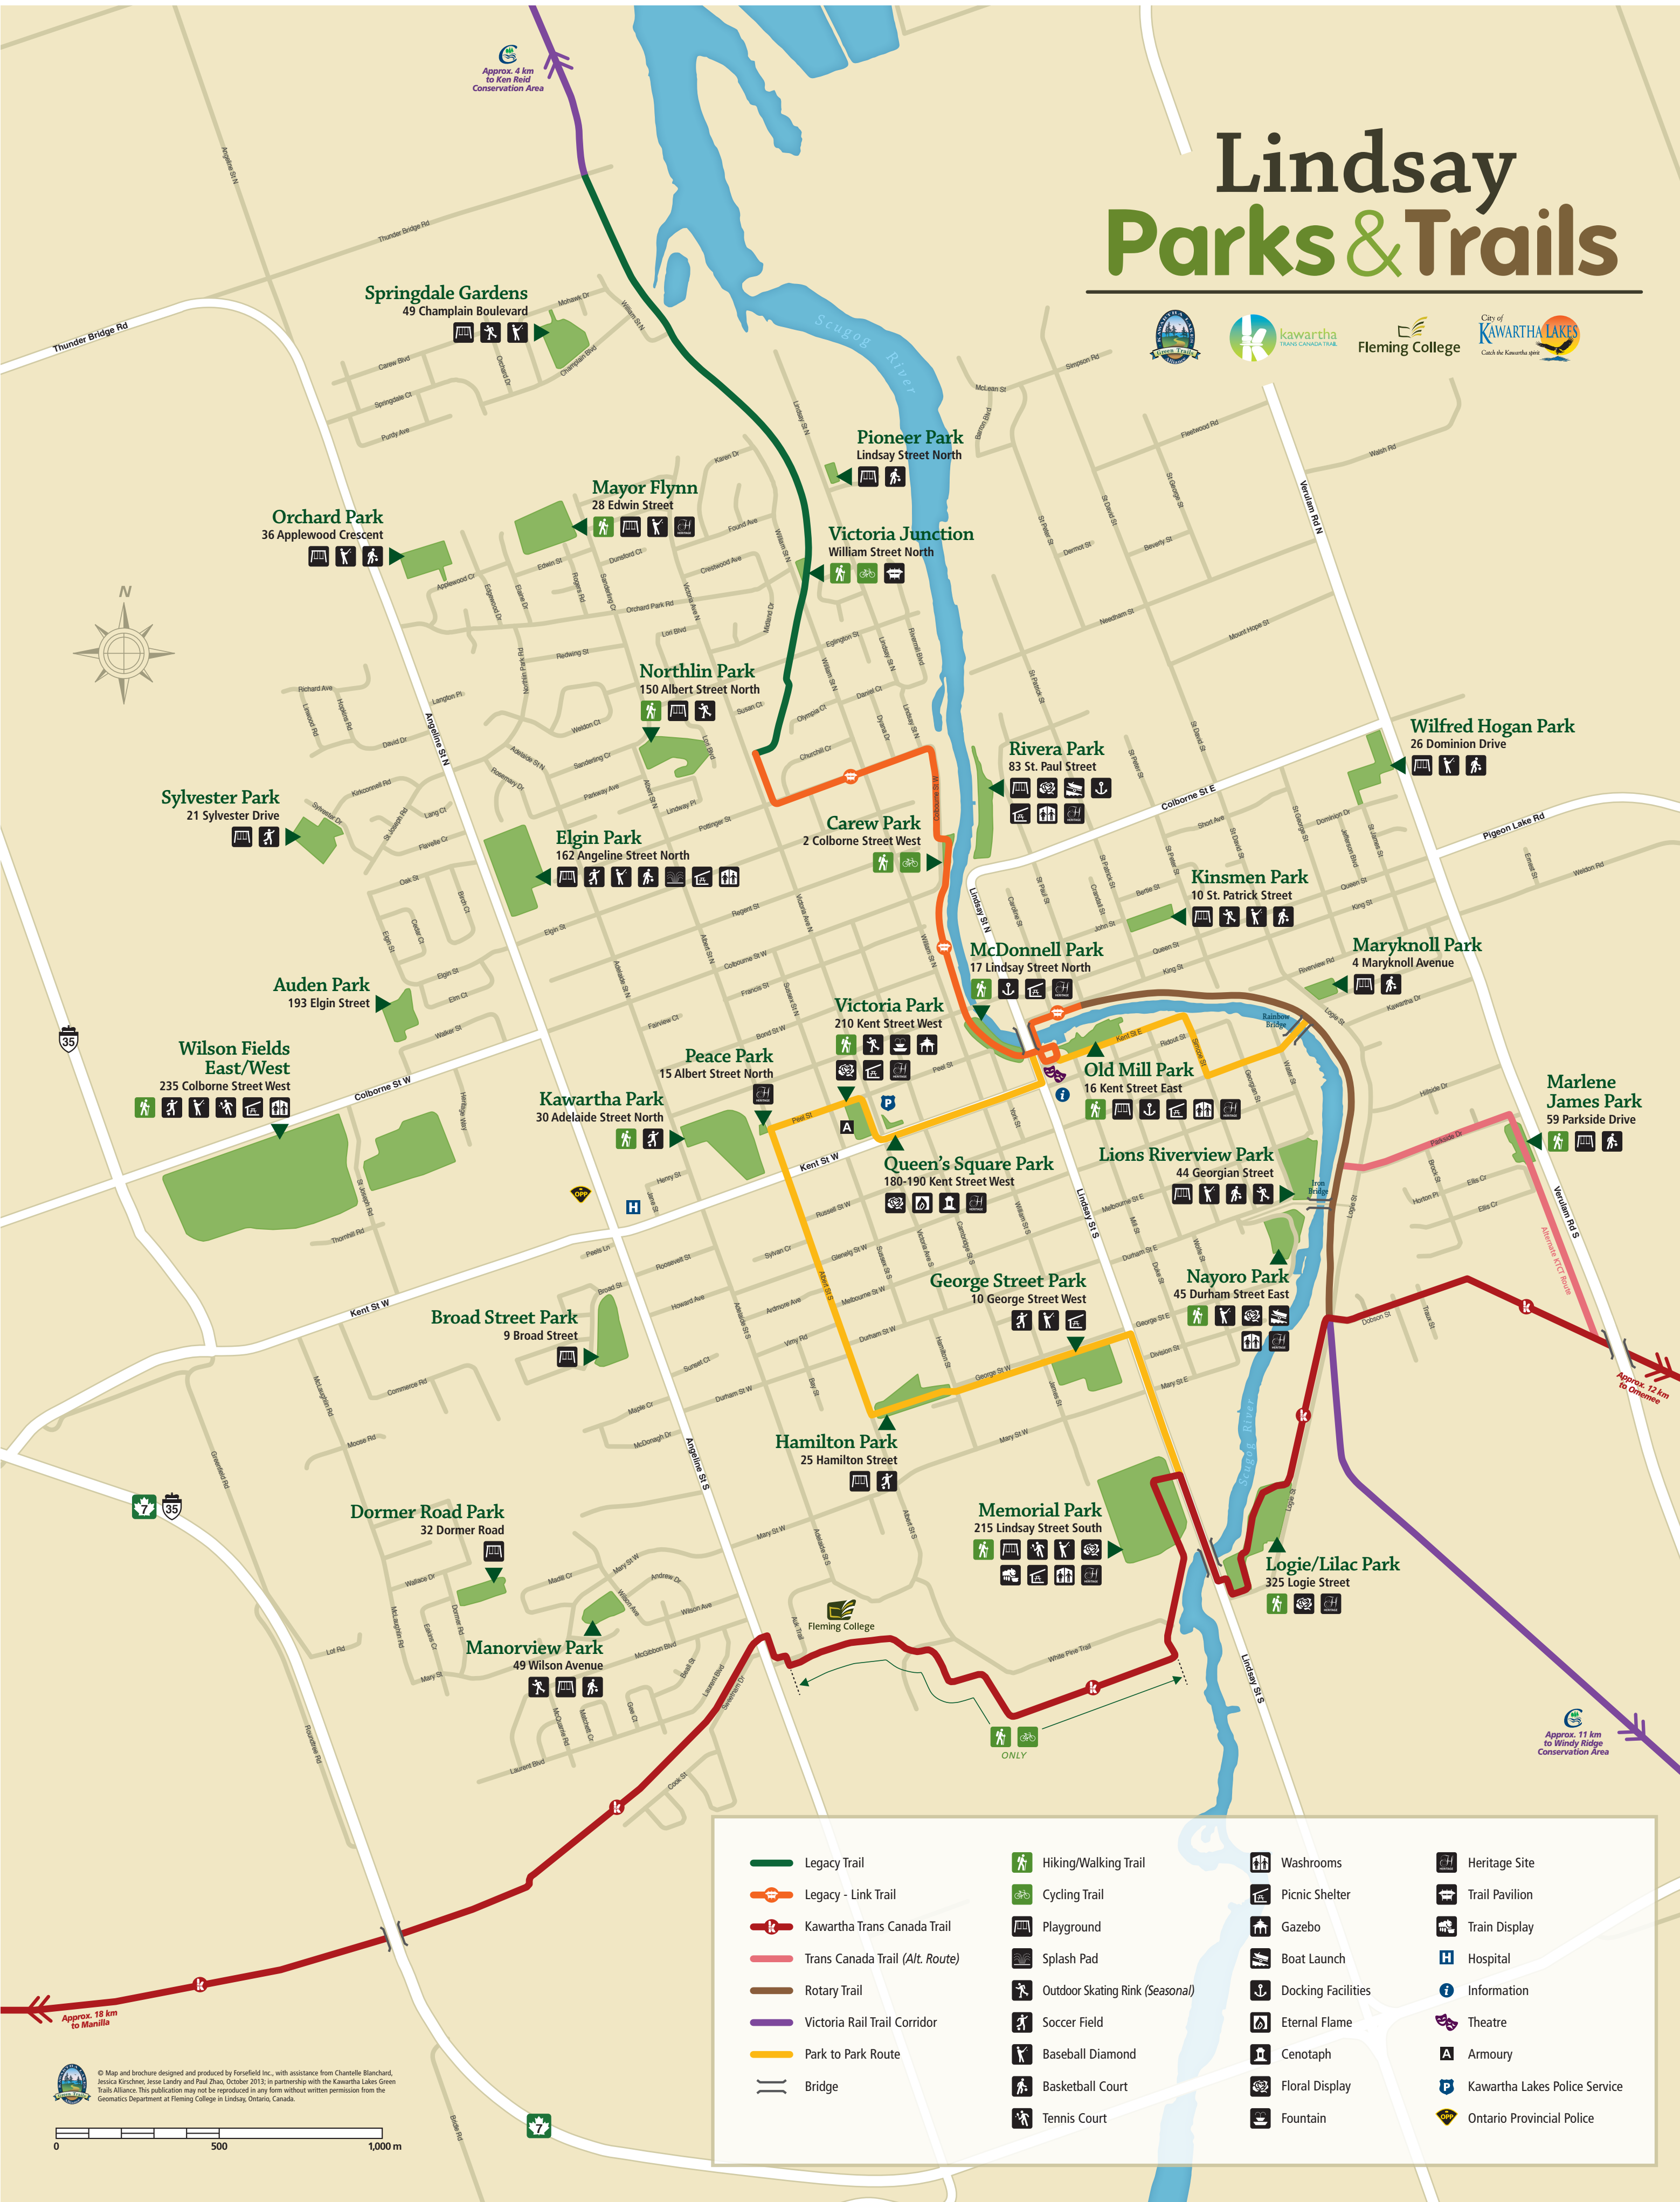

Lindsay Parks & Trails

Springdale Gardens
49 Champlain Boulevard

Orchard Park
36 Applewood Crescent

Mayor Flynn
28 Edwin Street

Pioneer Park
Lindsay Street North

Victoria Junction
William Street North

Northlin Park
150 Albert Street North

Sylvester Park
21 Sylvester Drive

Elgin Park
162 Angeline Street North

Carew Park
2 Colborne Street West

Rivera Park
83 St. Paul Street

Wilfred Hogan Park
26 Dominion Drive

Auden Park
193 Elgin Street

Wilson Fields East/West
235 Colborne Street West

Kawartha Park
30 Adelaide Street North

Peace Park
15 Albert Street North

Victoria Park
210 Kent Street West

McDonnell Park
17 Lindsay Street North

Kinsmen Park
10 St. Patrick Street

Maryknoll Park
4 Maryknoll Avenue

Marlene James Park
59 Parkside Drive

Broad Street Park
9 Broad Street

Queen's Square Park
180-190 Kent Street West

Lions Riverview Park
44 Georgian Street

George Street Park
10 George Street West

Nayoro Park
45 Durham Street East

Dormer Road Park
32 Dormer Road

Hamilton Park
25 Hamilton Street

Memorial Park
215 Lindsay Street South

Logie/Lilac Park
325 Logie Street

Manorview Park
49 Wilson Avenue

Fleming College

Legacy Trail	Hiking/Walking Trail	Washrooms	Heritage Site
Legacy - Link Trail	Cycling Trail	Picnic Shelter	Trail Pavilion
Kawartha Trans Canada Trail	Playground	Gazebo	Train Display
Trans Canada Trail (Alt. Route)	Splash Pad	Boat Launch	Hospital
Rotary Trail	Outdoor Skating Rink (Seasonal)	Docking Facilities	Information
Victoria Rail Trail Corridor	Soccer Field	Eternal Flame	Theatre
Park to Park Route	Baseball Diamond	Cenotaph	Armoury
Bridge	Basketball Court	Floral Display	Kawartha Lakes Police Service
	Tennis Court	Fountain	Ontario Provincial Police